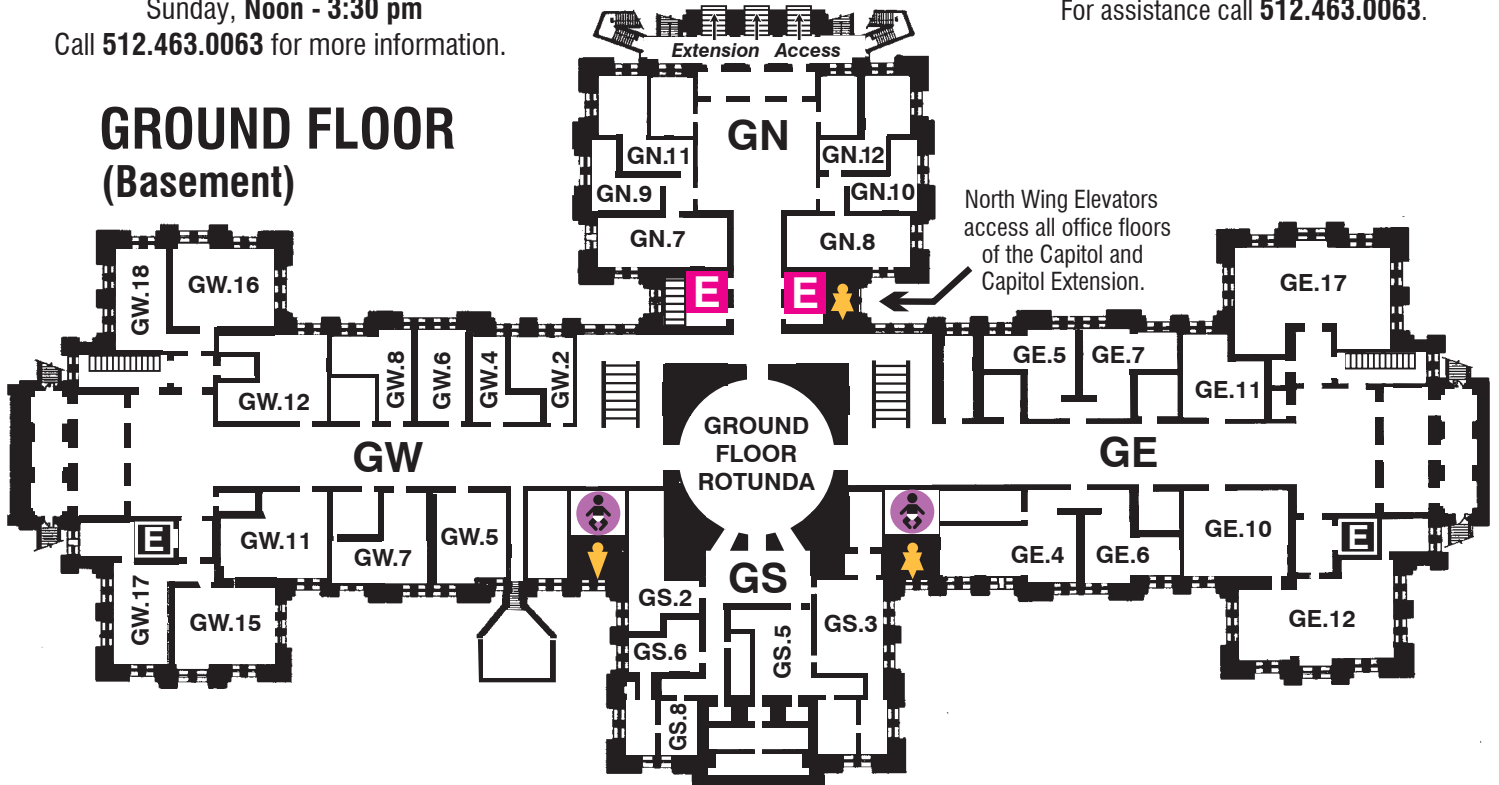

 ACCESSIBLE ENTRANCE 

## FIRST FLOOR

**i INFORMATION & TOURS**  
Monday - Friday, 8:30 am - 4:30 pm  
Saturday, 9:30 am - 3:30 pm  
Sunday, Noon - 3:30 pm  
Call 512.463.0063 for more information.

** ACCESSIBILITY**  
All facilities are accessible to persons with disabilities.  
For assistance call 512.463.0063.

## GROUND FLOOR (Basement)

## FLOORS 1 & GROUND