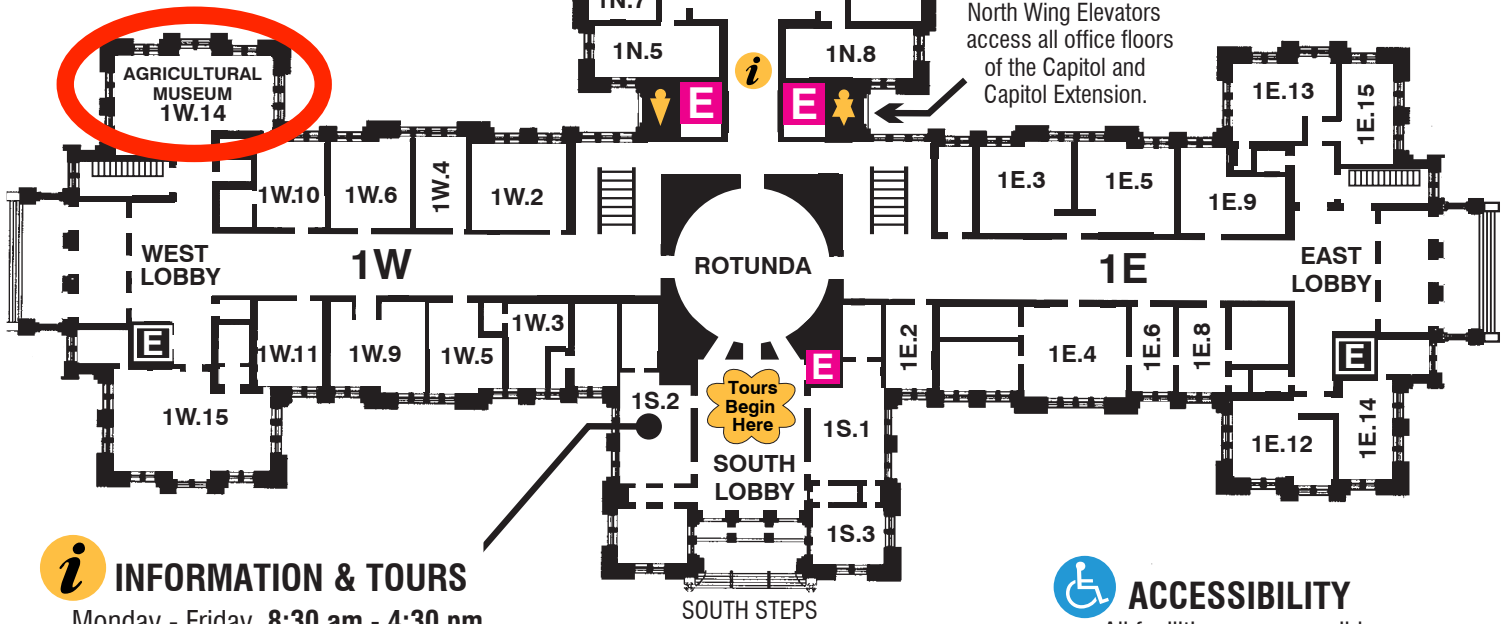

 ACCESSIBLE ENTRANCE 

## FIRST FLOOR

**i INFORMATION & TOURS**  
Monday - Friday, 8:30 am - 4:30 pm  
Saturday, 9:30 am - 3:30 pm  
Sunday, Noon - 3:30 pm  
Call 512.463.0063 for more information.

** ACCESSIBILITY**  
All facilities are accessible to persons with disabilities.  
For assistance call 512.463.0063.

## GROUND FLOOR (Basement)

## FLOORS 1 & GROUND